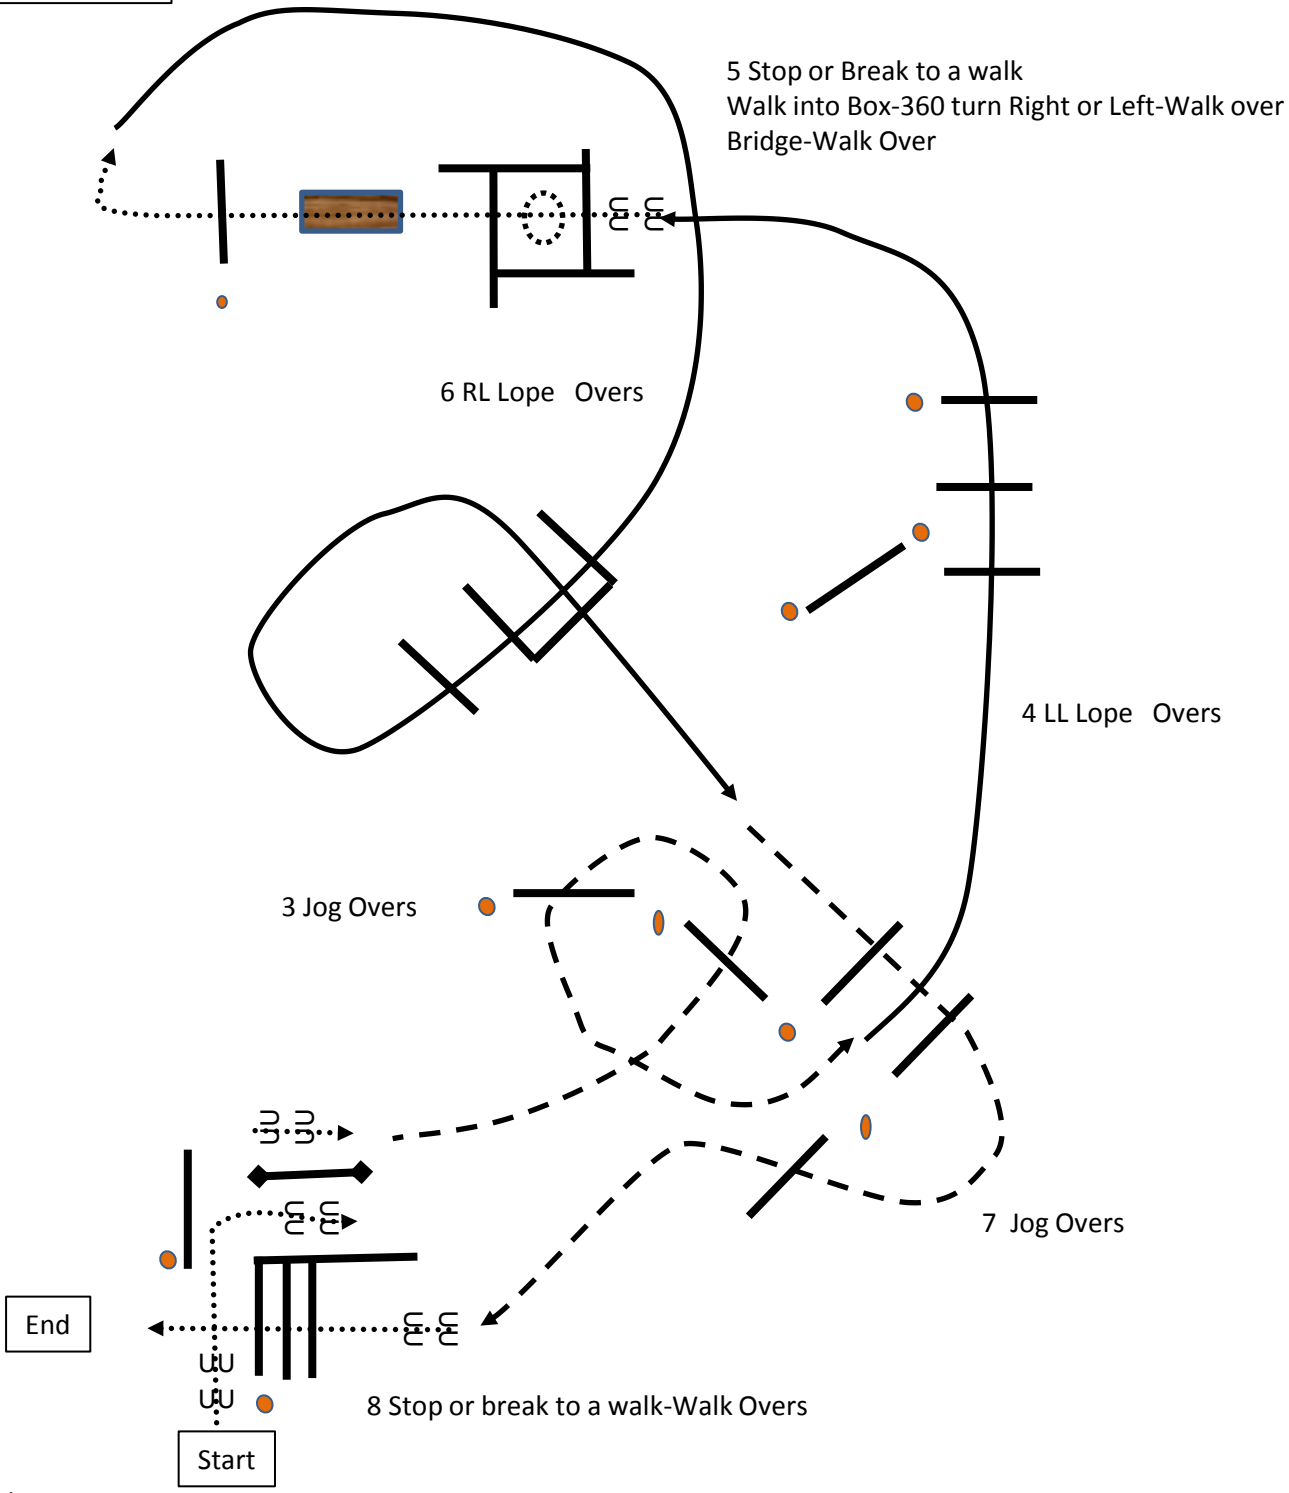

## #18 Youth Trail

- 1 Back to Gate
- 2 RH Gate open ride thru close

# CWN-C Quartermile Ranch/Oberhofen am Irrsee- Juli 22 2017

#18A YG Walk-Trot Trail  
#18B FZ Lead-line

3 Stop or Break to a walk  
Walk Overs-Bridge

## #19 Amateur Trail

- 1 Back to Gate
- 2 RH Gate open ride thru close