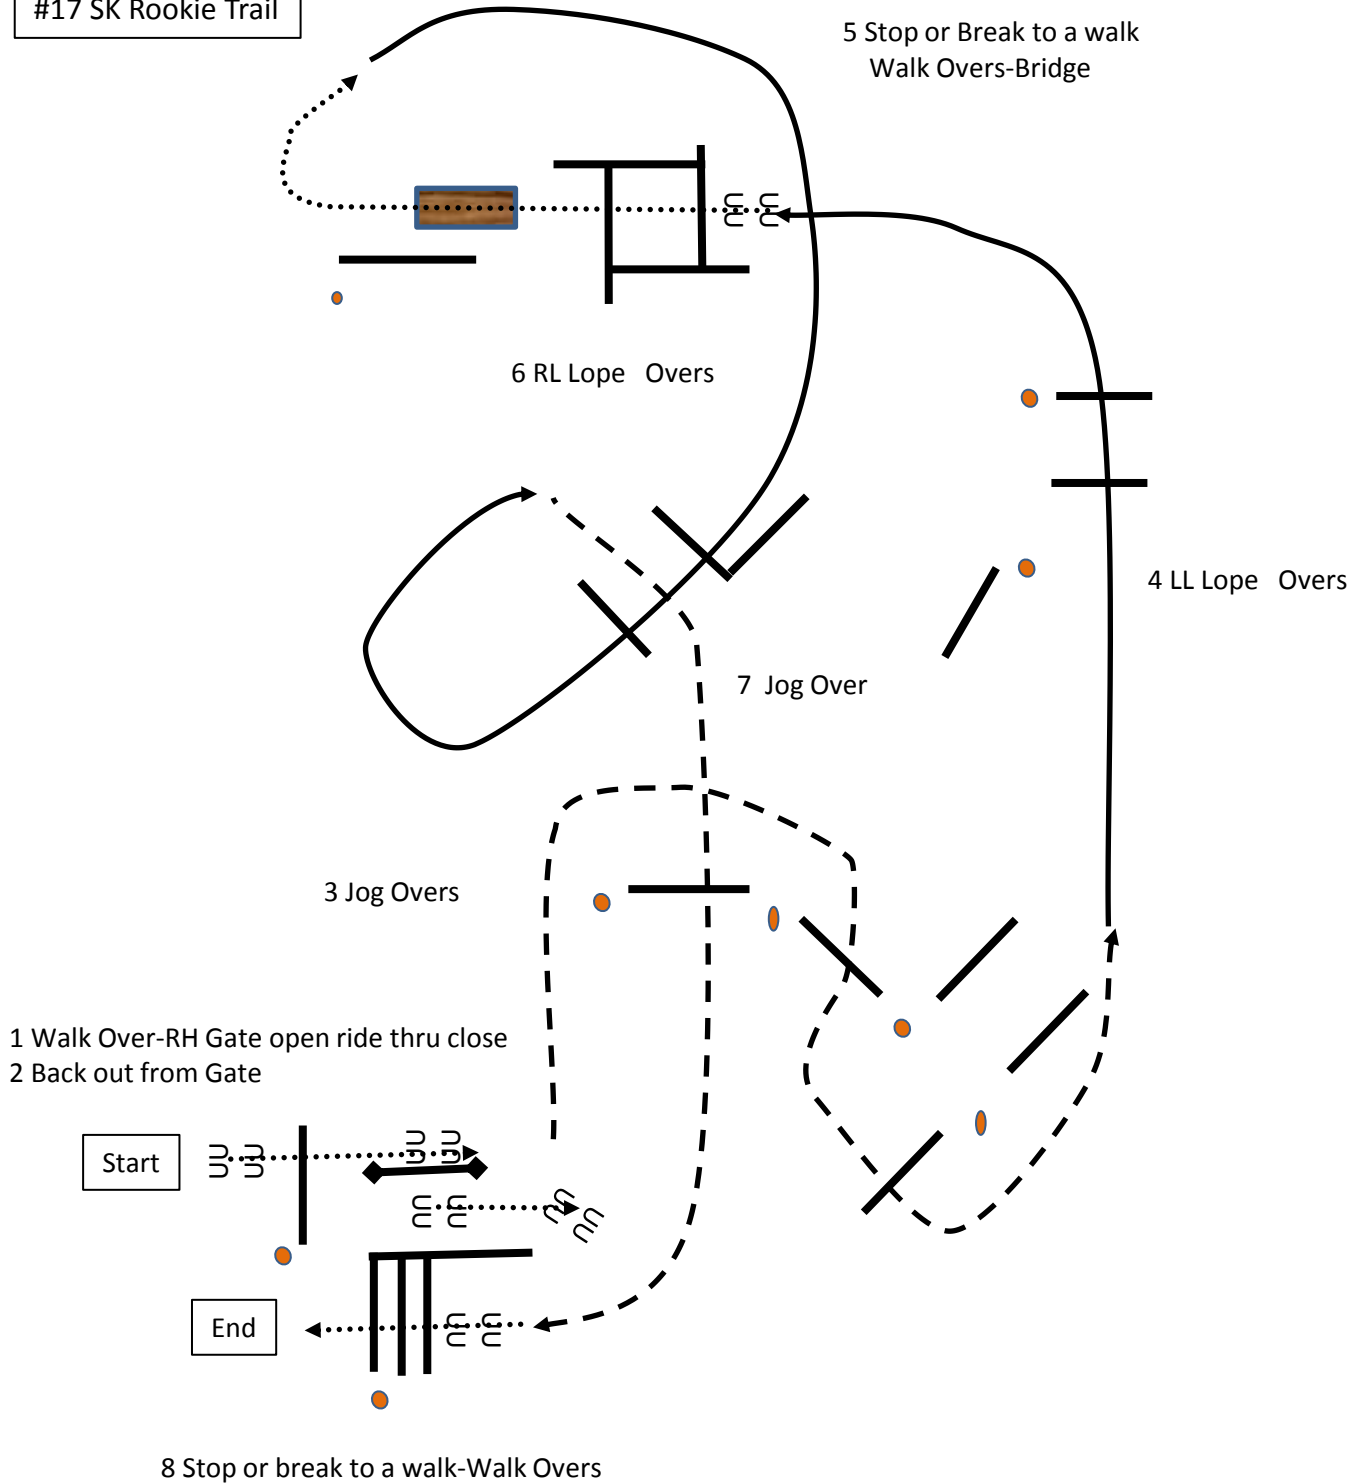

CWN-C Quartermile Ranch/Oberhofen am Irrsee- Juli 22 2017

#16 Rookie Trail
#17 SK Rookie Trail