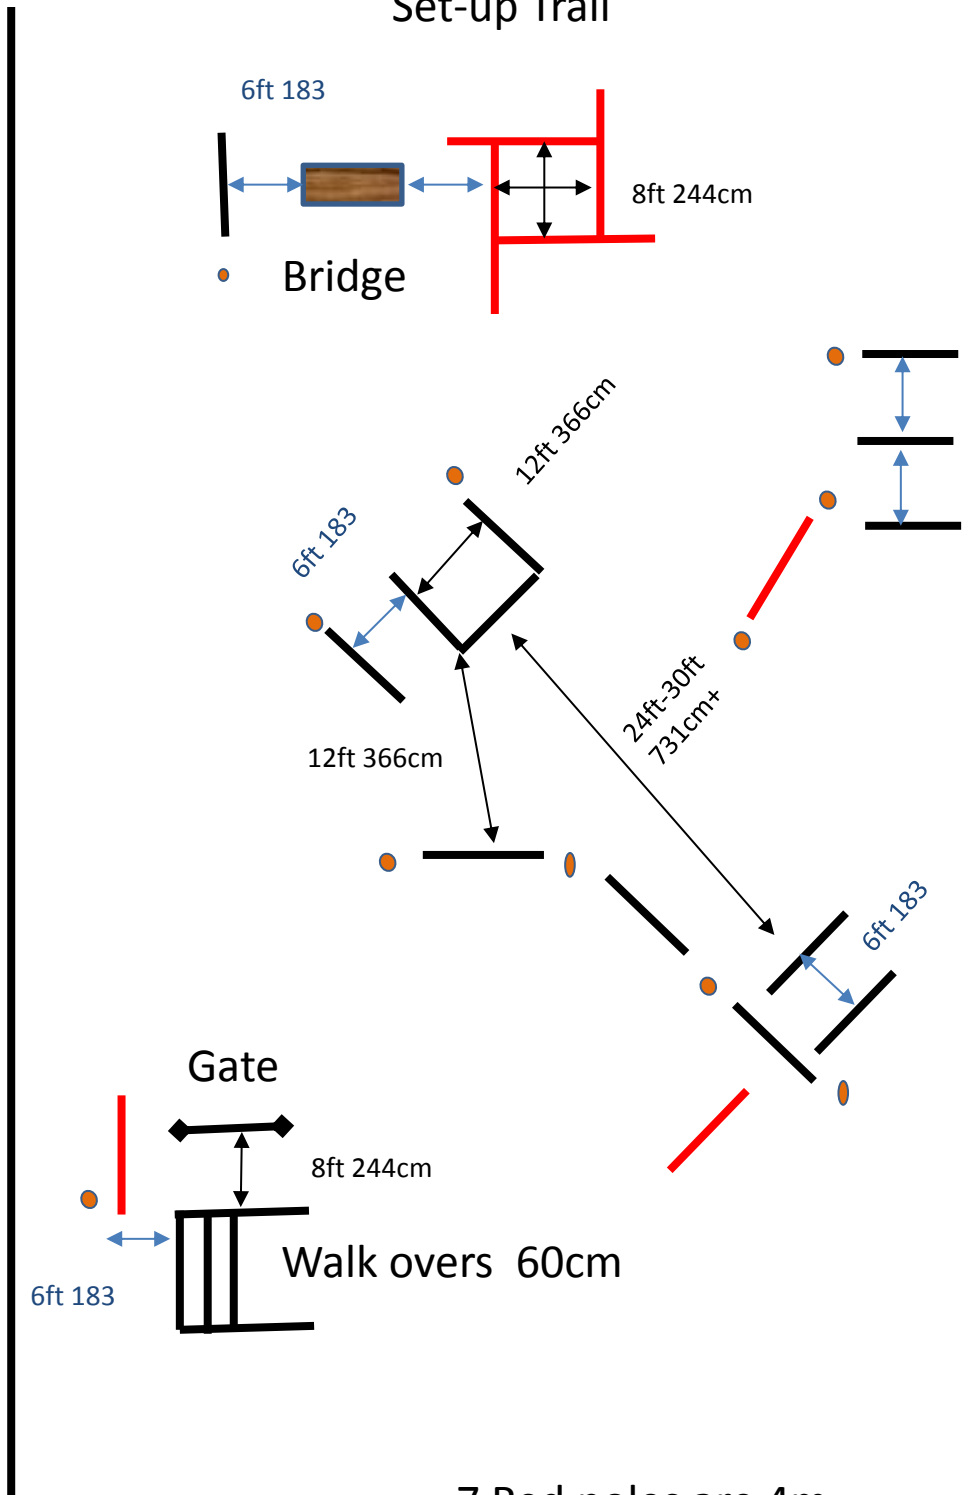

### Set-up Trail

7 Red poles are 4m  
 18 Black poles 2m  
 Orange dots are cones

## #18 Youth Trail

- 1 Back to Gate
- 2 RH Gate open ride thru close

# CWN-C Quartermile Ranch/Oberhofen am Irrsee- Juli 22 2017

#18A YG Walk-Trot Trail  
#18B FZ Lead-line

3 Stop or Break to a walk  
Walk Overs-Bridge

# CWN-C Quartermile Ranch/Oberhofen am Irrsee- Juli 22 2017

#20 Open Trail  
#21 Open Trail

5 Stop or Break to a walk  
Walk into Box-360 turn Right or Left-Walk over  
Bridge-Walk Over

6 RL Lope Overs

4 LL Lope Overs