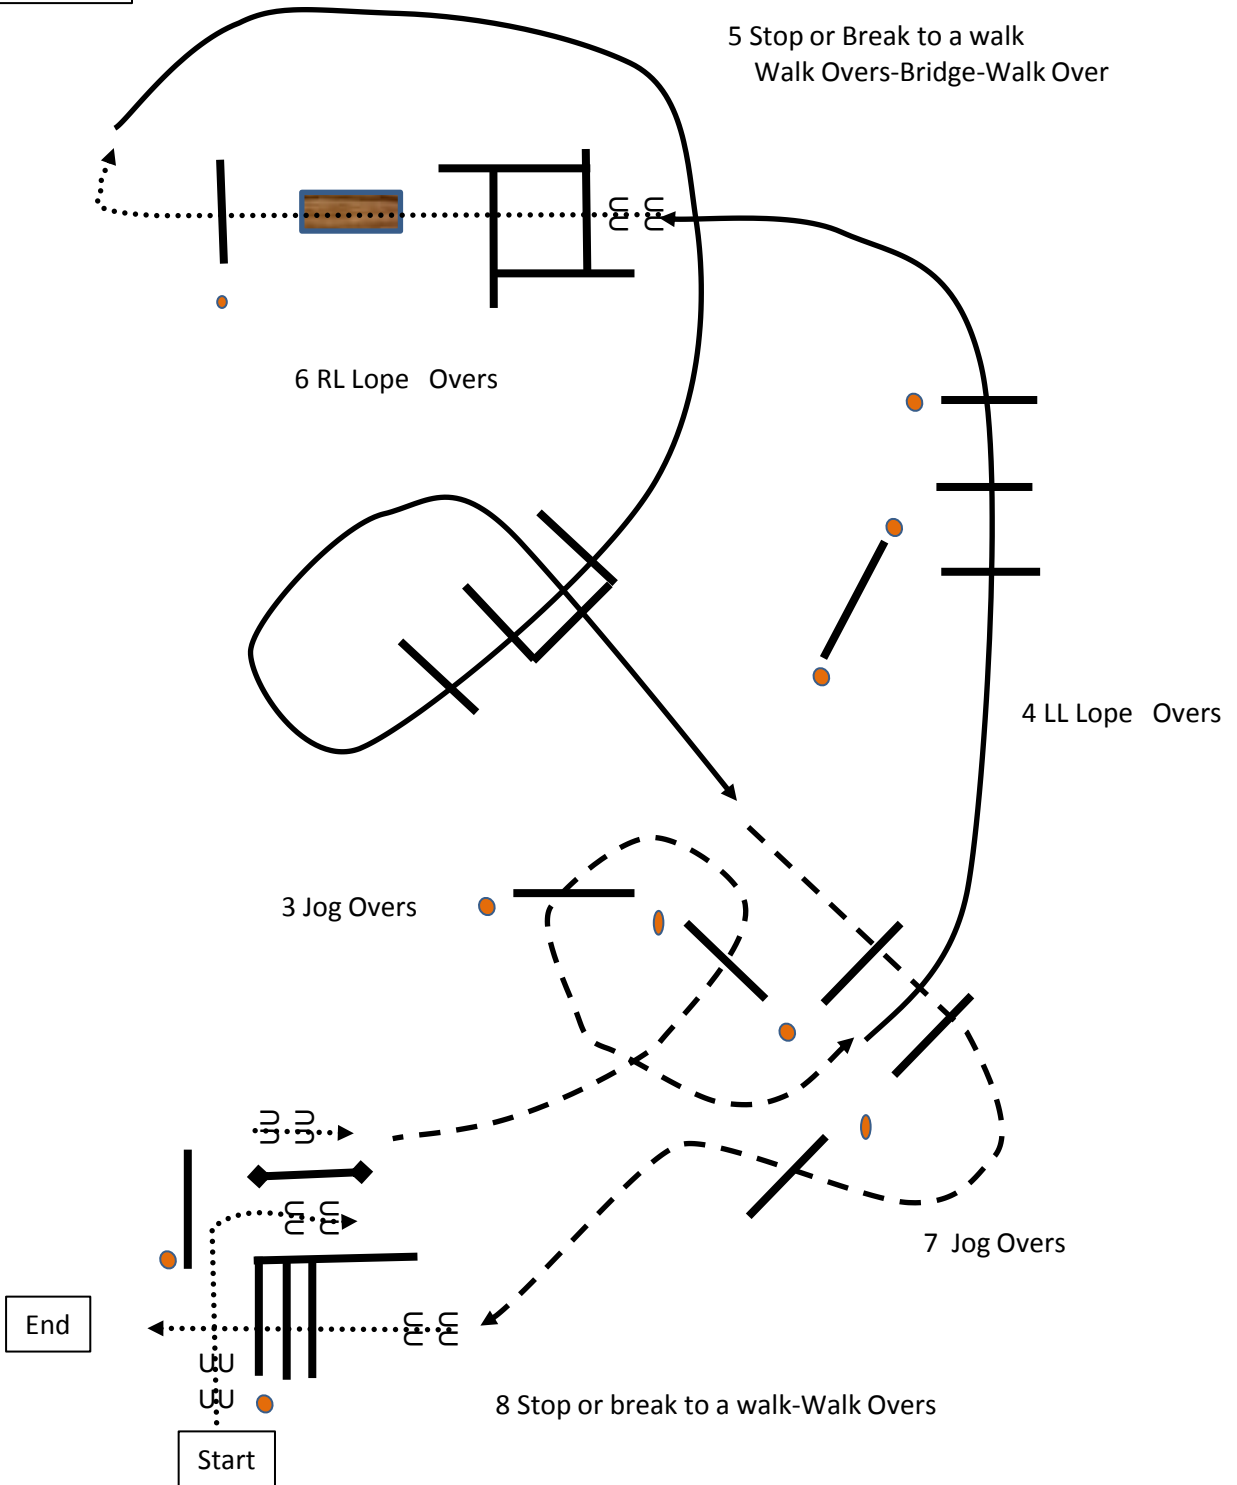

### Set-up Trail

7 Red poles are 4m  
 18 Black poles 2m  
 Orange dots are cones

## #18 Youth Trail

- 1 Back to Gate
- 2 RH Gate open ride thru close

# CWN-C Quartermile Ranch/Oberhofen am Irrsee- Juli 22 2017

#18A YG Walk-Trot Trail  
#18B FZ Lead-line

3 Stop or Break to a walk  
Walk Overs-Bridge

## #19 Amateur Trail

- 1 Back to Gate
- 2 RH Gate open ride thru close