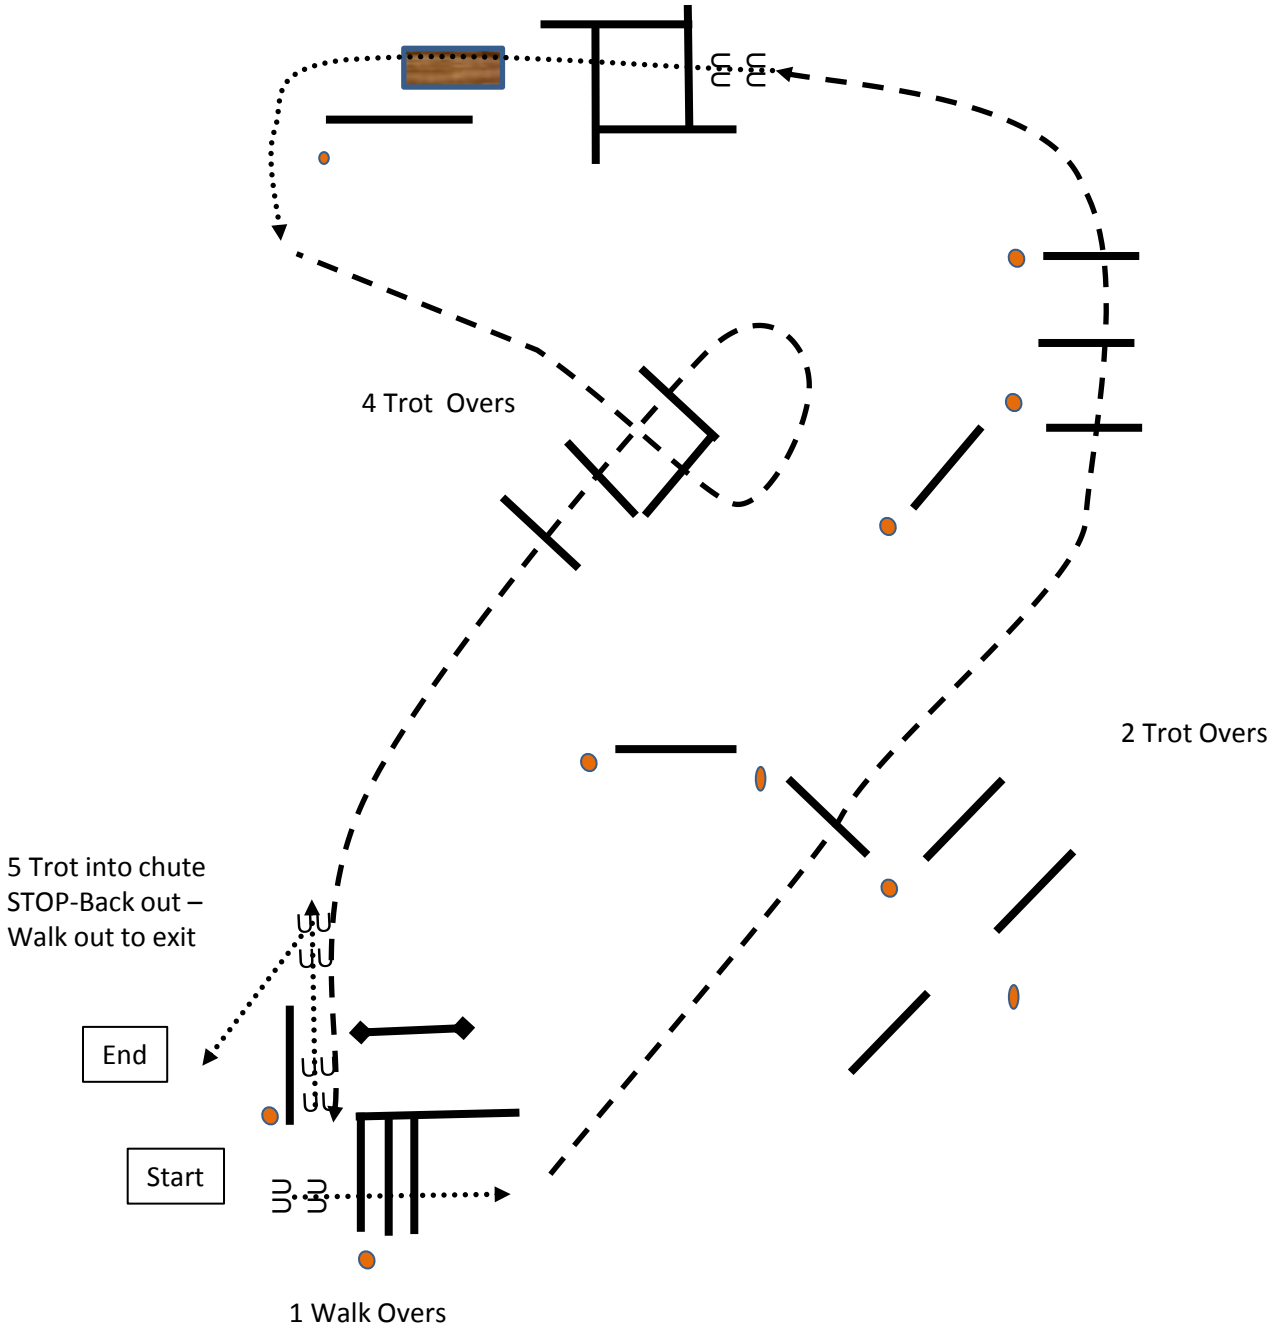

## #18 Youth Trail

- 1 Back to Gate
- 2 RH Gate open ride thru close

# CWN-C Quartermile Ranch/Oberhofen am Irrsee- Juli 22 2017

#18A YG Walk-Trot Trail  
#18B FZ Lead-line

3 Stop or Break to a walk  
Walk Overs-Bridge